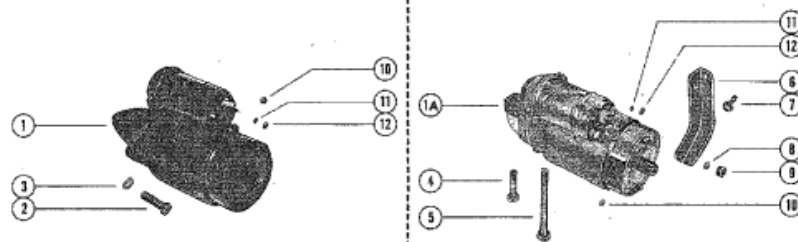

**INBOARD**

**STERN DRIVE**

Parts List						
Ref	Class	Part	Description	Qty	Comment	Footnote
1	50	47455	STARTER MOTOR ASSY (STAN	1	SEE NOTE BELOW-INBOARD	
1	50	47454	STARTER MOTOR ASSY (OPPOS	1	SEE NOTE BELOW-INBOARD	
2	10	47462	SCREW, STARTER MOTOR TO C	2	INBOARD	
3	13	32993	LOCKWASHER, STARTER MOTO	2	INBOARD	
1A	50	46277	STARTER MOTOR ASSEMBLY (S	1	STERN DRIVE	
4	10	34544	BOLT, STARTER MOTOR TO CYL	1	STERN DRIVE	
5	10	34545	BOLT, STARTER MOTOR TO CYL	1	STERN DRIVE	
6		35363	BRACE, STARTER MOTOR	1	STERN DRIVE	
7	10	35765	SCREW, BRACE TO CYLINDER B	1	STERN DRIVE	
8	13	35367	LOCKWASHER, BRACE TO STAR	1	STERN DRIVE	
9	11	20890	NUT, BRACE TO STARTER MOT	1	STERN DRIVE	
10	11	28517	NUT, STARTER TERMINAL (3/8"	1		
11	13	26395	LOCKWASHER, STARTER TERM	2		
12	11	26419	NUT, STARTER TERMINAL (#8)	2		
13		34625	WATER TEMPERATURE SENDEL	1		
13		36525	WATER TEMPERATURE SENDEL	1		
14	13	26396	LOCKWASHER, WATER TEMPEF	1		
15	11	20645	NUT, WATER TEMPERATURE SE	1		
16		52676	SWITCH, ELECTRIC CHOKE	1		
17	13	26396	LOCKWASHER, CHOKE SWITCH	1		
18	11	20645	NUT, CHOKE SWITCH TERMINAL	1		
19		34623	OIL PRESSURE SENDER ASSEM	1		
20	13	26396	LOCKWASHER, OIL PRESSURE S	1		
21	11	20645	NUT, OIL PRESSURE SENDER T	1		
22	22	46932	ELBOW, OIL PRESSURE SENDEF	1		
23	22	38992	NIPPLE, OIL PRESSURE SENDEF	1		
24		45107	BATTERY CABLE (NEGATIVE) ST	1		
24		45108	BATTERY CABLE (POSITIVE)	1		
25		47456A	ALTERNATOR ASSEMBLY (SEE I	1		
26		47498	BRACE, ALTERNATOR ADJUSTIN	1		
27	10	29198	SCREW, ALTERNATOR BRACE T	1		
28	12	26168	WASHER, ALTERNATOR BRACE	1		
29	10	27165	SCREW, ALTERNATOR BRACE T	1		
30	13	35048	LOCKWASHER, ALTERNATOR BI	1		
31	12	20553	WASHER, ALTERNATOR BRACE	1		
32		47620	BRACKET, ALTERNATOR MOUN	1	SERIAL 02278647-02399397	
31		48104	BRAAKET, ALTERNATOR MOUN	1	SERIAL 02399398-09999999	
33	10	21077	SCREW, ALTERNATOR BRACKE	3		
34	13	35048	LOCKWASHER, ALTERNATOR BI	3		
35	10	48329	SCREW, ALTERNATOR TO ALTE	1		
36	22	22185	PUSHING, ALTERNATOR BRACK	1		