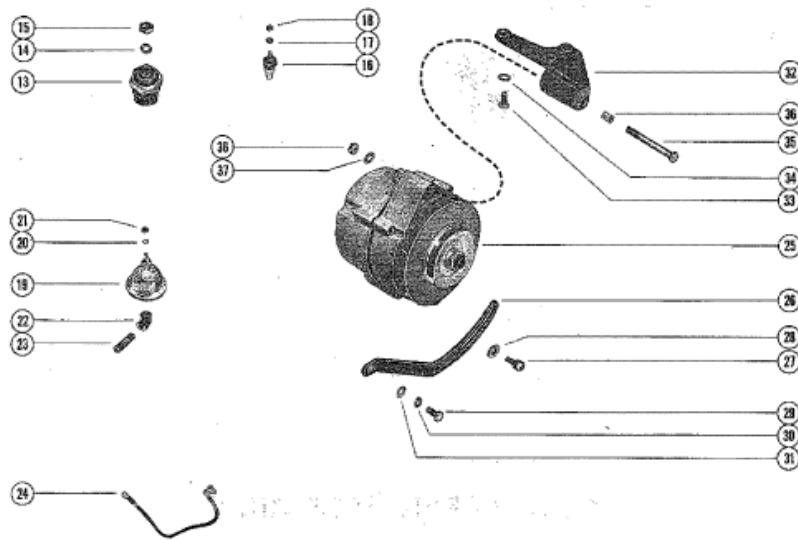

**INBOARD**

**STERN DRIVE**

Parts List						
Ref	Class	Part	Description	Qty	Comment	Footnote
1	50	47455	STARTER MOTOR ASSY (STAN	1	SEE NOTE BELOW-INBOARD	
1	50	47454	STARTER MOTOR ASSY (OPPOS	1	SEE NOTE BELOW-INBOARD	
2	10	47462	SCREW, STARTER MOTOR TO C	2	INBOARD	
3	13	32993	LOCKWASHER, STARTER MOTO	2	INBOARD	
1A	50	46277	STARTER MOTOR ASSEMBLY (S	1	STERN DRIVE	
4	10	34544	BOLT, STARTER MOTOR TO CYL	1	STERN DRIVE	
5	10	34545	BOLT, STARTER MOTOR TO CYL	1	STERN DRIVE	
6		35363	BRACE, STARTER MOTOR	1	STERN DRIVE	
7	10	35765	SCREW, BRACE TO CYLINDER B	1	STERN DRIVE	
8	13	35367	LOCKWASHER, BRACE TO STAR	1	STERN DRIVE	
9	11	20890	NUT, BRACE TO STARTER MOT	1	STERN DRIVE	
10	11	28517	NUT, STARTER TERMINAL (3/8"	1		
11	13	26395	LOCKWASHER, STARTER TERM	2		
12	11	26419	NUT, STARTER TERMINAL (#8)	2		
13		34625	WATER TEMPERATURE SENDEL	1		
13		36525	WATER TEMPERATURE SENDEL	1		
14	13	26396	LOCKWASHER, WATER TEMPEF	1		
15	11	20645	NUT, WATER TEMPERATURE SE	1		
16		52676	SWITCH, ELECTRIC CHOKE	1		
17	13	26396	LOCKWASHER, CHOKE SWITCH	1		
18	11	20645	NUT, CHOKE SWITCH TERMINAL	1		
19		34623	OIL PRESSURE SENDER ASSEM	1		
20	13	26396	LOCKWASHER, OIL PRESSURE S	1		
21	11	20645	NUT, OIL PRESSURE SENDER T	1		
22	22	46932	ELBOW, OIL PRESSURE SENDEF	1		
23	22	38992	NIPPLE, OIL PRESSURE SENDEF	1		
24		45107	BATTERY CABLE (NEGATIVE) ST	1		
24		45108	BATTERY CABLE (POSITIVE)	1		
25		47456A	ALTERNATOR ASSEMBLY (SEE I	1		
26		47498	BRACE, ALTERNATOR ADJUSTIN	1		
27	10	29198	SCREW, ALTERNATOR BRACE T	1		
28	12	26168	WASHER, ALTERNATOR BRACE	1		
29	10	27165	SCREW, ALTERNATOR BRACE T	1		
30	13	35048	LOCKWASHER, ALTERNATOR BI	1		
31	12	20553	WASHER, ALTERNATOR BRACE	1		
32		47620	BRACKET, ALTERNATOR MOUN	1	SERIAL 02278647-02399397	
31		48104	BRAAKET, ALTERNATOR MOUN	1	SERIAL 02399398-09999999	
33	10	21077	SCREW, ALTERNATOR BRACKE	3		
34	13	35048	LOCKWASHER, ALTERNATOR BI	3		
35	10	48329	SCREW, ALTERNATOR TO ALTE	1		
36	22	22185	PUSHING, ALTERNATOR BRACK	1		